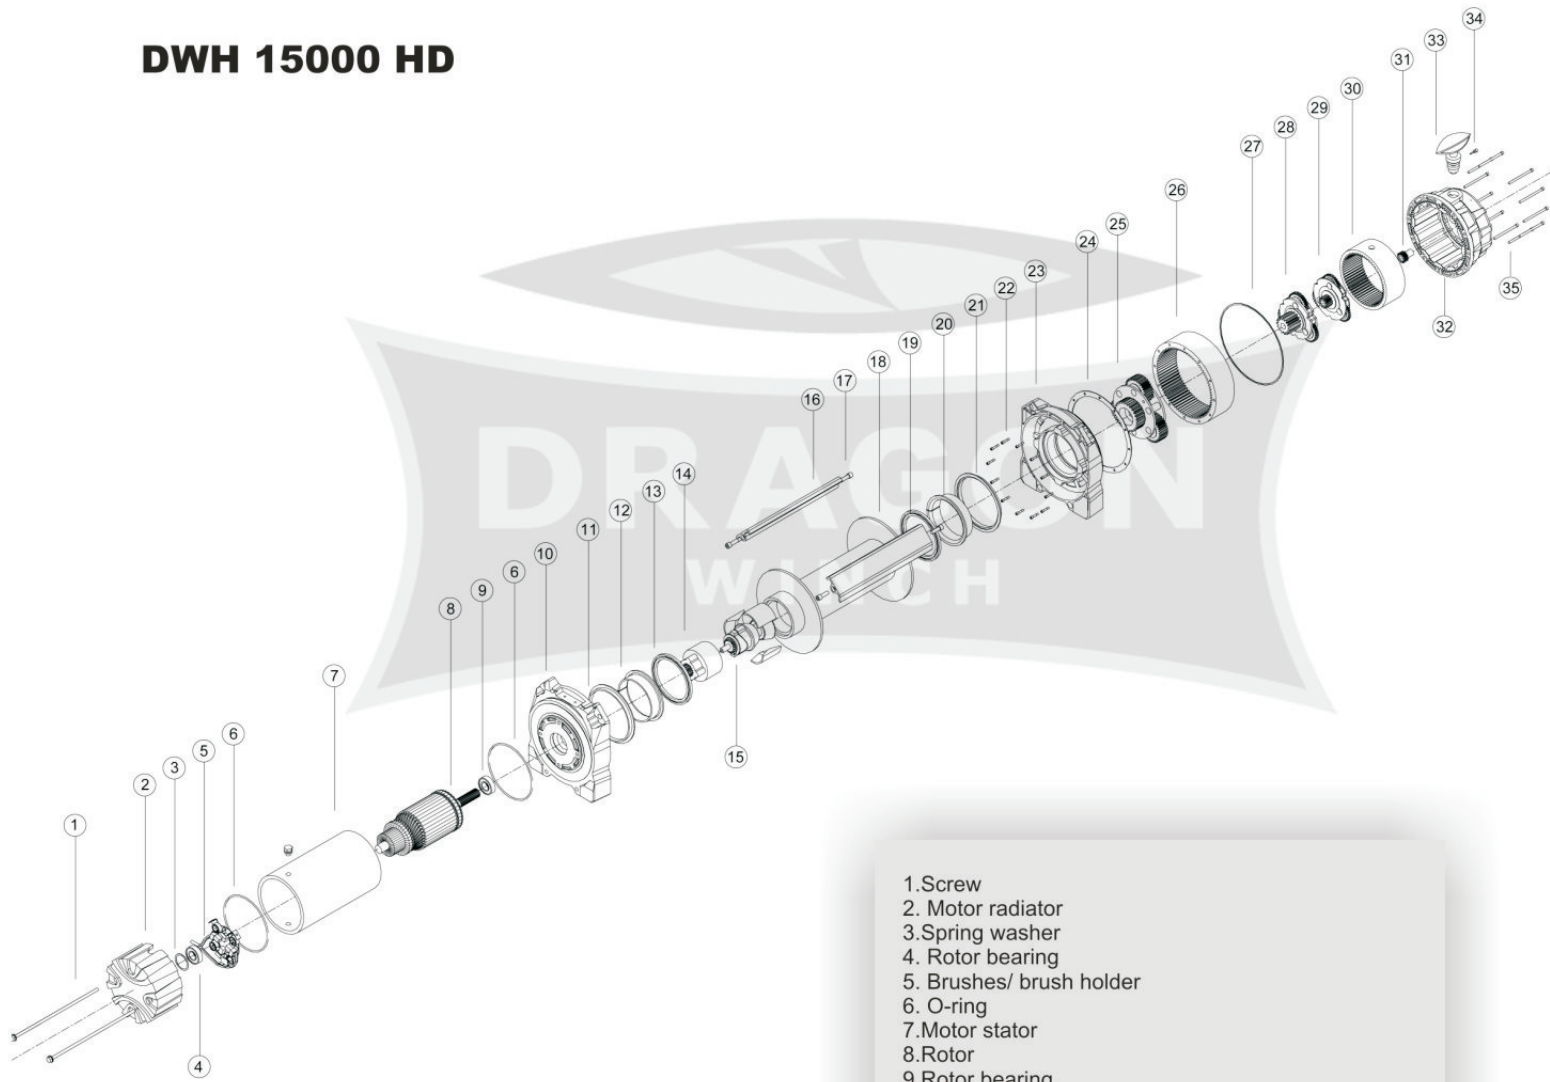

DWH 15000 HD

- 1.Screw
2. Motor radiator
- 3.Spring washer
4. Rotor bearing
5. Brushes/ brush holder
6. O-ring
- 7.Motor stator
- 8.Rotor
- 9.Rotor bearing
- 10.Assembly foot
- 11.Gasket
- 12.Slide bearing
- 13.Lip seal
- 14.Brake driver
- 15.Dynamic brake
- 16.Beam
- 17.Beam bolt
- 18.Drum
- 19.Lip seal
- 20.Slide bearing
- 21 Gasket
- 22.Screw assembly feet
- 23.Assembly foot
- 24.Gasket
- 25 3nd stage of the gear
26. Housing/ annular gear track
27. O-ring
- 28.2nd stage of the gear
- 29 1st stage of the gear
- 30.Annular gear track
- 31 Drive mode
- 32.Gear housing
- 33.In/Out switch
- 34.In/Out handle counter - screw
- 35.Screw